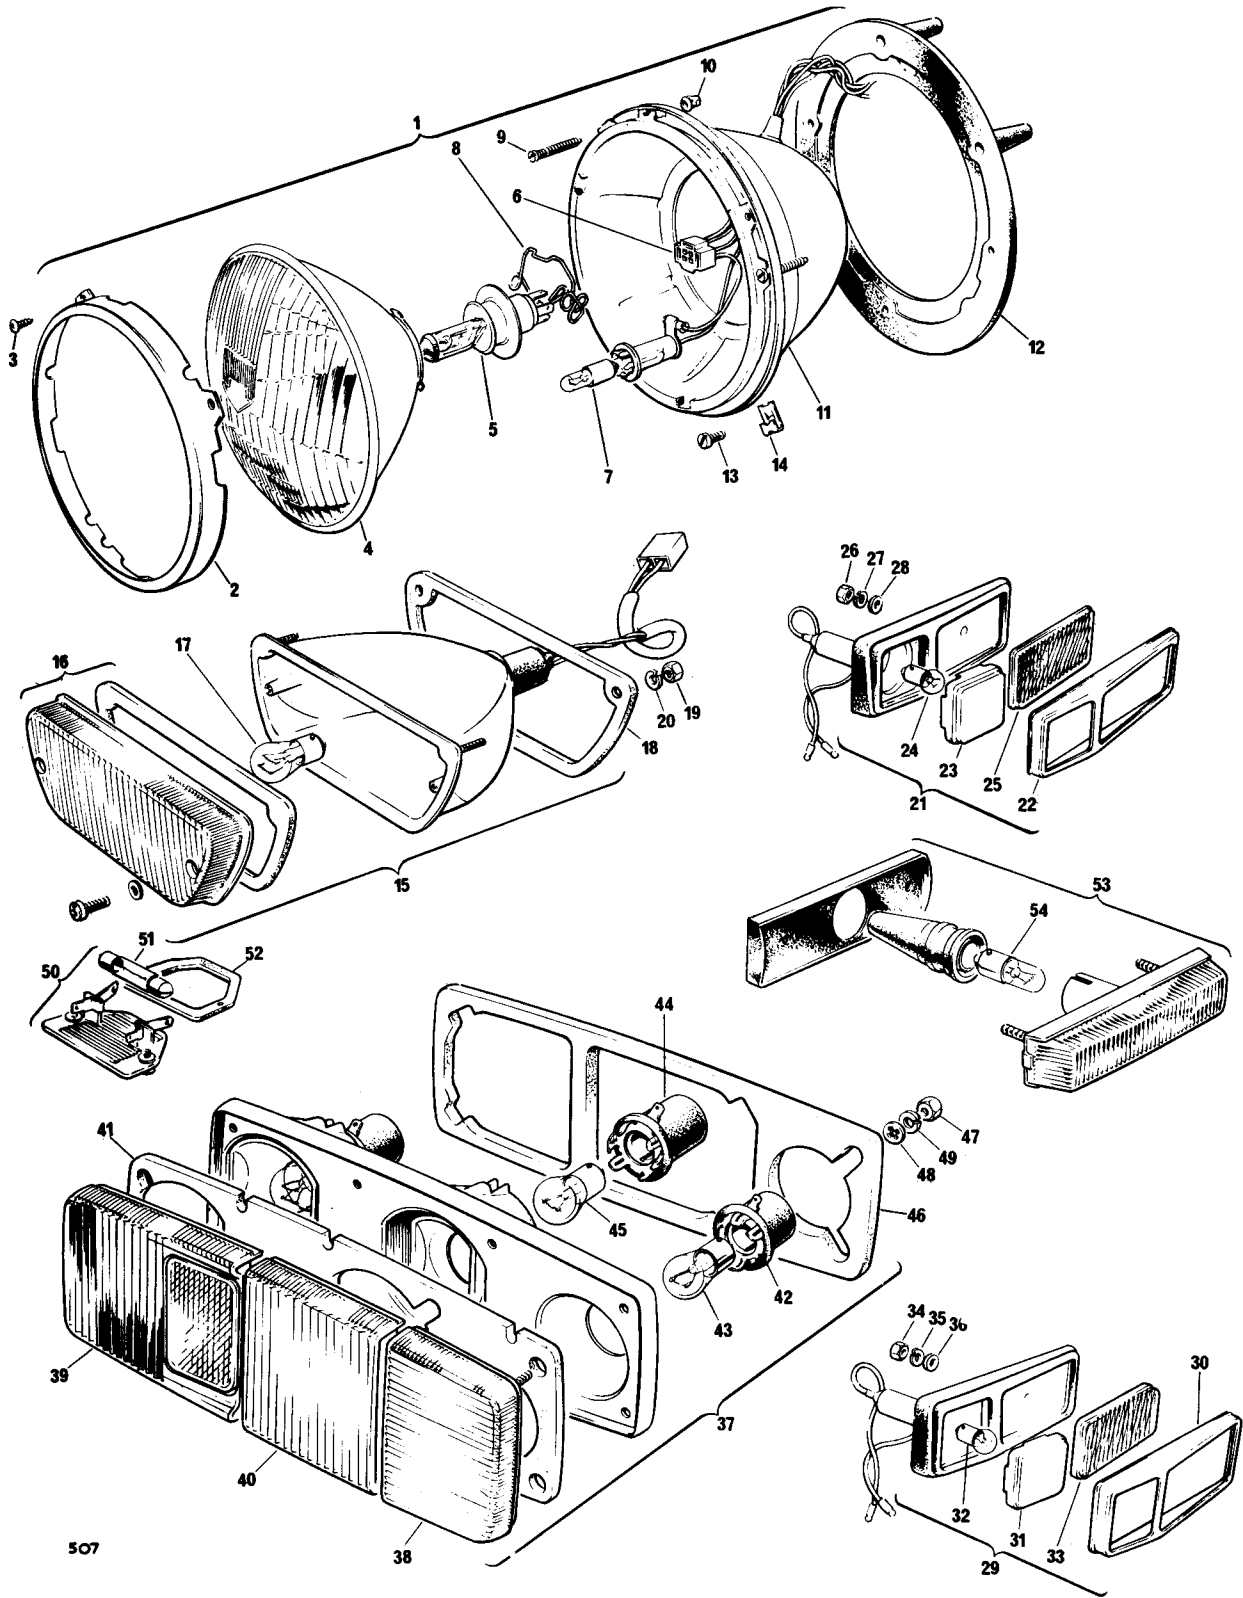

EXTERIOR LIGHTS

Plate Ref. No.	Description	Quan. per veh	Jensen Part No.	Suppliers Part No.	Code	Model	Remarks
1	HEADLAMP ASSY	2	90593	59191	Lu	U.S.A.	
1	HEADLAMP ASSY	2	90594	60454	Lu	Eur. R.H.	Up to chassis 13349
1	HEADLAMP ASSY	2	97032	60666A	Lu	Eur. R.H.	From chassis 13404
1	HEADLAMP ASSY	2	90595	60455	Lu	Eur. L.H.	Not France – up to chassis 13349
1	HEADLAMP ASSY	2	97214	60667A	Lu	Eur. L.H.	Not France – from chassis 13350
1	HEADLAMP ASSY	2	90596	60456	Lu		France only
2	rim – light unit – retaining	2	93775	54521913	Lu	U.S.A. Eur. R.H.	
2	rim – light unit – retaining	2	93776	54521538	Lu	Eur. L.H.	
3	screw – self tap – rim to body	6	93777	186137	Lu		
4	light unit	2	93778	54522231	Lu	U.S.A.	
4	light unit	2	93779	54526337	Lu	Eur. R.H.	Up to chassis 13349
4	light unit	2	94197	54527252	Lu	Eur. R.H.	From chassis 13404
4	light unit	2	93780	54523079	Lu	Eur. L.H.	Not France – up to chassis 13349
4	light unit	2	94190	54526323	Lu	Eur. L.H.	Not France – from chassis 13350
4	light unit	2	93781	54522680	Lu		France only
5	bulb – headlamp	2	94191	472	Lu	Eur. R.H. Eur. L.H.	Not France – from chassis 13350
5	bulb – headlamp (Amber)	2	93770	411	Lu		France only
6	adaptor	2	94192	553738	Lu	Eur. R.H. Eur. L.H.	Not France – from chassis 13350
7	bulb – pilot	2	93771	501		Eur. R.H. Eur. L.H.	Not France
7	bulb – pilot	2	93772	233			France only
8	spring – retainer – headlamp bulb	2	93782	556442	Lu	Eur. R.H. Eur. L.H.	
9	screw – trimmer	4	93783	54520451	Lu		
10	retainer – trimmer screw	4	93784	54522798	Lu		Up to chassis 13349
10	retainer – trimmer screw	4	94195	54525681	Lu		From chassis 13350
11	body	2	93785	54522343	Lu		Up to chassis 13349
11	body	2	94196	54522342	Lu		From chassis 13350
12	Gasket – headlamp seating	2	93786	54521488	Lu		
13	Screw – spire – body mounting	10	66304				
14	Nut – spire	10	66200				
15	FRONT SIDE/FLASHER LAMP ASSY	2	90597	54887	Lu	U.S.A.	
15	FRONT FLASHER ASSY	2	91484	54896	Lu	Eur. R.H. Eur. L.H.	
16	lens	2	93787	54581048	Lu		
17	bulb	2	93773	380	Lu	U.S.A.	
17	bulb	2	93774	382	Lu	Eur. R.H. Eur. L.H.	
18	gasket – lamp seating	2	93788	54881049	Lu		
19	Nut – lamp to bumper	6	65302				
20	Washer – plain	6	65502				
21	FRONT SIDEMARKER LAMP ASSY L.H.	1	90602	54965	Lu	U.S.A.	
21	FRONT SIDEMARKER LAMP ASSY R.H.	1	90603	54977	Lu	U.S.A.	
22	rim – lens retaining	2	93789	54579908	Lu	U.S.A.	
23	lens	2	93790	54580212	Lu	U.S.A.	
24	bulb	2	93791	989	Lu	U.S.A.	
25	reflector assy	2	94792	54578496	Lu	U.S.A.