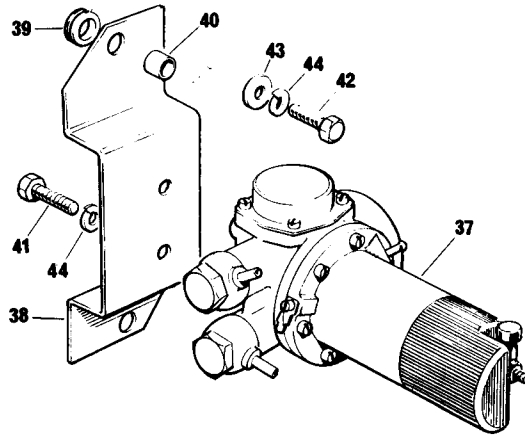

ENGINE ELECTRICAL

Plate Ref. No.	Description	Quan. per veh	Jensen Part No.	Suppliers Part No.	Code	Model	Remarks
1	Alternator and pulley assy	1	91817	A907E6070Z	L		
2	Strap – alternator adjuster	1	93691	A907E0030Z	L		
3	Spacer	1	93480	A907E0259Z	L		
4	Bolt – upper mounting	1	93693	A075W2050Z	L		
5	Washer – plain	5	93487	A075W4020W	L		
6	Washer – spring	1	93491	M204	L		
7	Bolt – lower mounting	1	93696	M055A	L		
8	Washer – plain	1	93697	A075W4036Z	L		
9	Washer – spring	1	93698				
10	Nut – locking	1	93466	M252	L		
11	Starter motor assy	1	91676	25691B	Lu		
12	Bolt – starter motor to engine	2	67033				
13	Washer – spring	2	65618				
14	Lead – engine earth	1	91410				
15	Screw – lead to chassis	1	65118				
16	Washer – plain	1	65504				
17	Sender unit – water temp.	1	91428	A050M6136W	L		
18	Coil – ignition c/w clip	1	91316	45225	Lu		or A.C. Delco no. 7992189
19	Ballast resistor	1	91317	47170	Lu		
20	Screw – coil to bulkhead	2	66402				
21	Washer – spring	2	65605				
22	Lead – H.T. – coil to distributor	1	91821	A907M0526W	L		
23	Lead – L.T. – coil to distributor	1	93700	A907E0297W	L		
24	DISTRIBUTOR ASSY	1	93973	A907E0809W	L	U.S.A.	
24	DISTRIBUTOR ASSY	1	93702	A907E0786W	L	Eur. L.H. Eur. R.H.	
25	cap – distributor	1	93955	54417214	Lu		
26	rotor – arm	1	93956	54424982	Lu		
27	contact set	1	93957	54419946	Lu		
28	condenser	1	93958	423871	Lu		
29	'O' ring – distributor to shaft	1	93025	188639	Lu		
29	'O' ring – distributor to shaft A/R		93027		Lu		
30	Stud – distributor clamp	1	93703	A907E0503Z	L		
31	Washer – spring	1	93477	M188	L		
32	Nut	1	93478	M250	L		
33	Lead set – H.T. – distributor to spark plugs	1	93706	A907E0740W	L		
34	Cap – spark plug	4	93707	A907E6055Z	L		
35	Spark plug	4	93708	A036M6412Z	L		Champion N7Y
36	Clip – H.T. leads	1	93709	A907E6057Z	L		
37	Pump – fuel – assy	1	91434				
38	Bracket – pump to body	1	92912				
39	Grommet – pump mtg. bracket	2	66626				
40	Spacer tube – pump mtg. bracket	2	92593				
41	Screw – pump to bracket	2	65158				
42	Screw – bracket to body	2	66404				
43	Washer – plain	4	65505				
44	Washer – spring	4	65605				
not ill.	Wiring harness – engine	1	90587	54960863			
not ill.	Wiring harness – engine	1	97049			U.S.A.	From chassis 13350