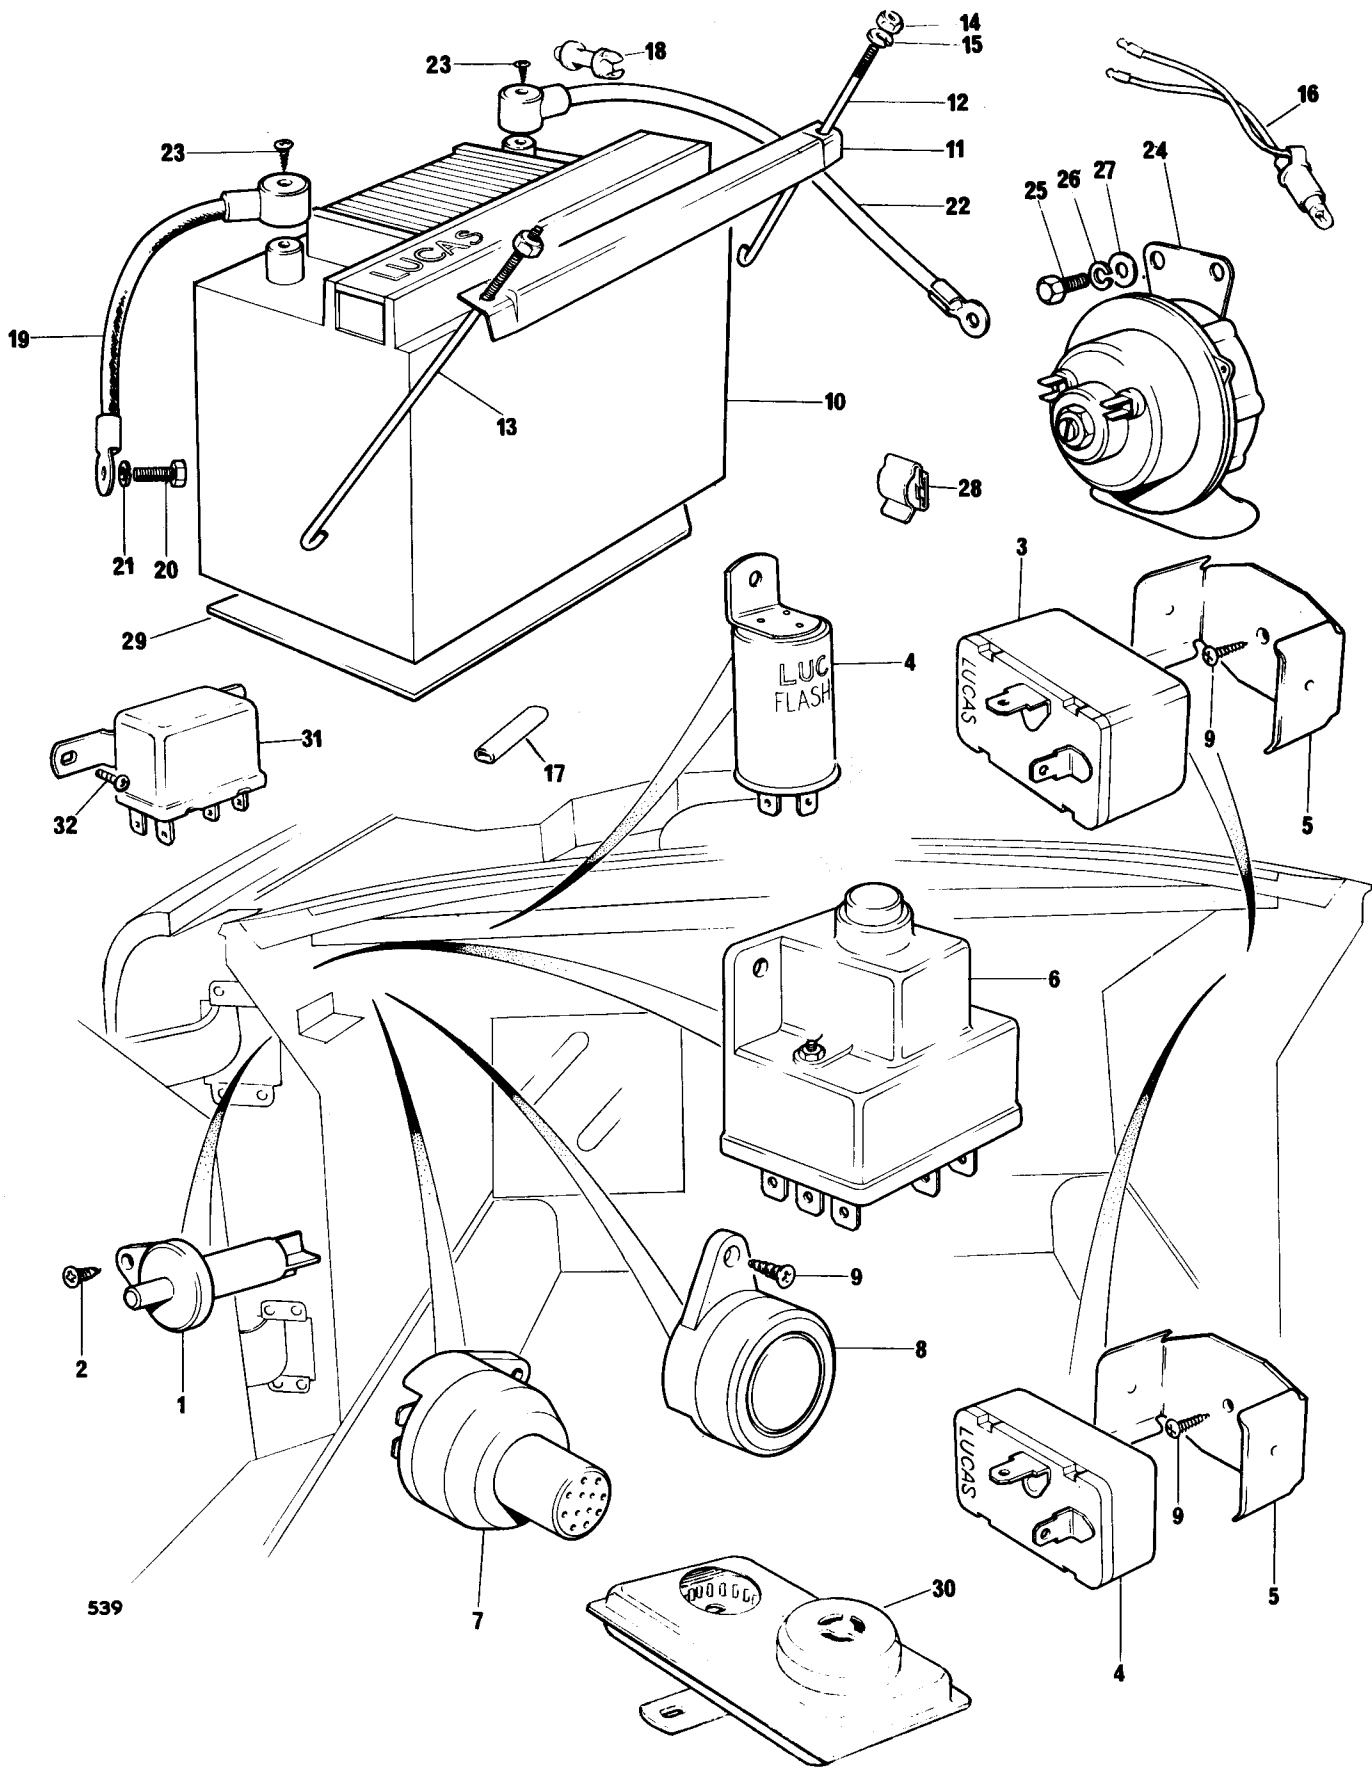

ELECTRICAL EQUIPMENT

Plate Ref. No.	Description	Quan. per veh	Jensen Part No.	Suppliers Part No.	Code	Model	Remarks
1	Switch – courtesy light	2	90615			Eur. L.H. Eur. R.H.	
1	Switch – courtesy light	1	90615			U.S.A.	Right side
1	Switch – courtesy light	1	91267			U.S.A.	Left side
2	Screw – self tapping	2	66007				
3	Flasher unit – hazard warning	1	90629	35053	Lu		
4	Flasher unit – direction indicator	1	90628	35018A	Lu	U.S.A.	
4	Flasher unit – direction indicator	1	91175	35059	Lu	Germany & Japan	From chassis 13404
4	Flasher unit – direction indicator	1	91174		Lu	Eur. L.H. Eur. R.H.	From chassis 13805 – not Germany & Japan
5	Clip – unit retaining	2	91252				Not Germany
5	Clip – unit retaining	1	91252				Germany only
6	Relay – dual level lights	1	91176	33301	Lu	Eur. L.H. Eur. R.H.	Up to chassis 13349
7	Buzzer – seat belt warning	1	91683			U.S.A.	
8	Buzzer – door/ignition	1	90630			U.S.A.	
9	Screw – self tapping	5	66002			Eur. L.H. Eur. R.H.	
9	Screw – self tapping	3	66002			U.S.A.	
10	Battery – 50 amp/hr	1	90624	54027453	Lu		
11	Clamp – battery retaining	1	90850			R.H.D.	
11	Clamp – battery retaining	1	92189			L.H.D.	
12	Hook – battery retaining – inner	1	90851				
13	Hook – battery retaining – outer	1	90885				
14	Nut – battery retaining	2	65304				
15	Washer – spring	2	65604				
16	Lead – hazard switch illumination	1	92310			U.S.A.	
17	Sleeve – harness clips	9	92073				
18	Clip – battery lead to bulkhead	2	92274				
19	Lead – battery earth	1	90660				
20	Screw – lead to body	1	66409				
21	Washer – spring	1	65604				
22	Lead – battery to starter motor	1	90661			U.S.A. Eur. L.H.	
22	Lead – battery to starter motor	1	91409			Eur. R.H.	
23	Screw – lead to battery	2	91863				
24	Horn – high note	1	90631	54068086	Lu		
24	Horn – low note	1	90632	54068087	Lu		
25	Screw – horn to body	4	66410				
26	Washer – spring	4	65604				
27	Washer – plain	4	65504				
not ill.	Wiring harness – main	1	90586			U.S.A. Eur. L.H.	Up to chassis 13349
not ill.	Wiring harness – main	1	92991			U.S.A.	From chassis 13350
not ill.	Wiring harness – main	1	91408			Eur. R.H.	
not ill.	Strap – cable fixing	5	91761				
not ill.	Wiring harness – panel	1	90843	54960862	Lu		
not ill.	Wiring harness – seat belt	1	91875				
not ill.	Wiring harness – dual level lights	1	91884			Eur. L.H. Eur. R.H.	
not ill.	Fuse – 35 amp	4	93014				
28	Clip – cable – headlamp harness	4	67110				
29	Battery mat	1	92067				
30	Control box & buzzer – seat belt interlock	1	92992	FAR1101/01	S		
31	Relay	1	92993	33243	Lu		
32	Screw – self tap	4	66002