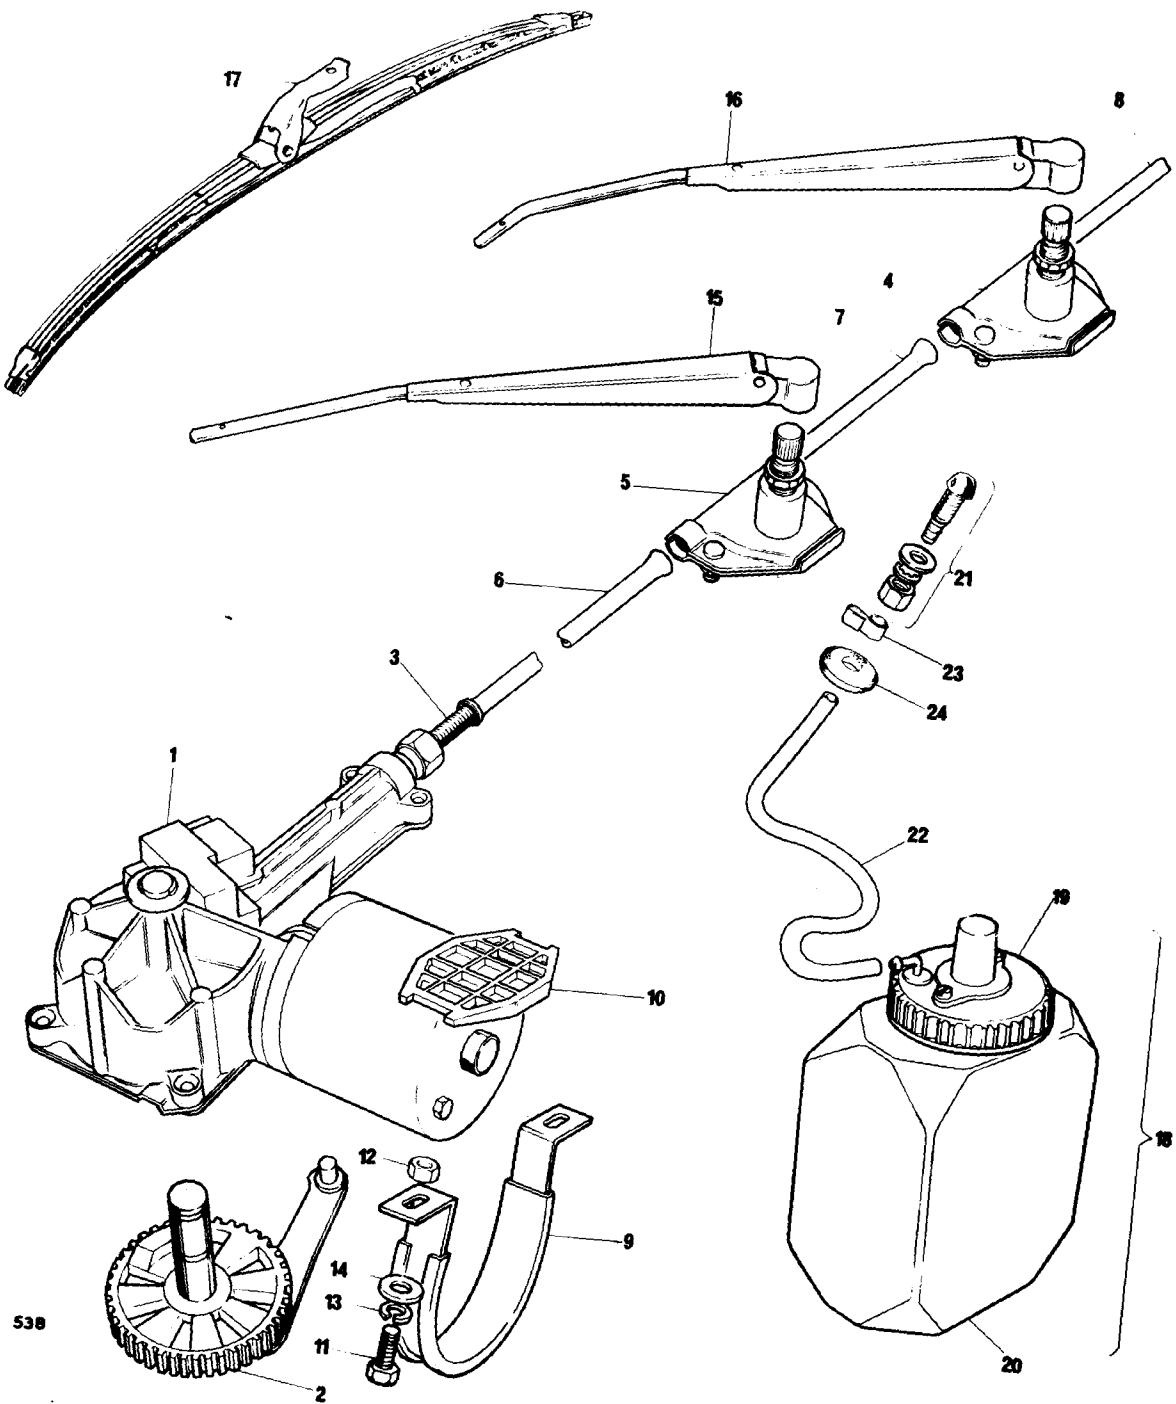

538

WINDSCREEN WIPERS AND WASHERS

Plate Ref. No.	Description	Quan. per veh	Jensen Part No.	Suppliers Part No.	Code	Model	Remarks
1	Motor – windscreen wiper	1	93016	75664	Lu		
2	Gear – wiper motor	1	93018	54702587	Lu		
3	Rack – wiper	1	93017	743221	Lu		
4	Wheelbox ( short stem )	1	90852	72880	Lu		Was 2 off up to chassis 10045
5	Wheelbox ( 2in. stem)	1	92121		Lu		
6	Guide tube – motor to wheelbox	1	90853	54707606	Lu		
7	Guide tube – wheelbox to wheelbox	1	90854	54707607	Lu		
8	Guide tube – rack overrun	1	90855	54702605	Lu		
9	Strap – motor retaining	1	91250	54701783	Lu		
10	Insulator pad – motor	1	91251	54701831	Lu		
11	Screw – motor to body	2	65120				
12	Nut – motor to body	2	65304				
13	Washer – spring	2	65604				
14	Washer – plain	2	65504				
15	Wiper arm – driver’s	1	91402	54707600	Lu		
16	Wiper arm – passenger’s	1	91404	54707602	Lu	U.S.A. Eur. L.H.	
16	Wiper arm – passenger’s	1	91403	54707601	Lu	Eur. R.H.	
17	Wiper blade – anti-lift	2	91405	54702867	Lu		
18	WASHER BOTTLE ASSY	1	91701				
19	cap and pump assy	1	93019				
20	bottle	1	93020				
21	Jet – windscreen washer	1	91702				
22	Pipe – windscreen washer	A/R	92587				
23	Clip – pipe to bonnet	1	67114				
24	Grommet – seal plate – pipe protection	1	66610				