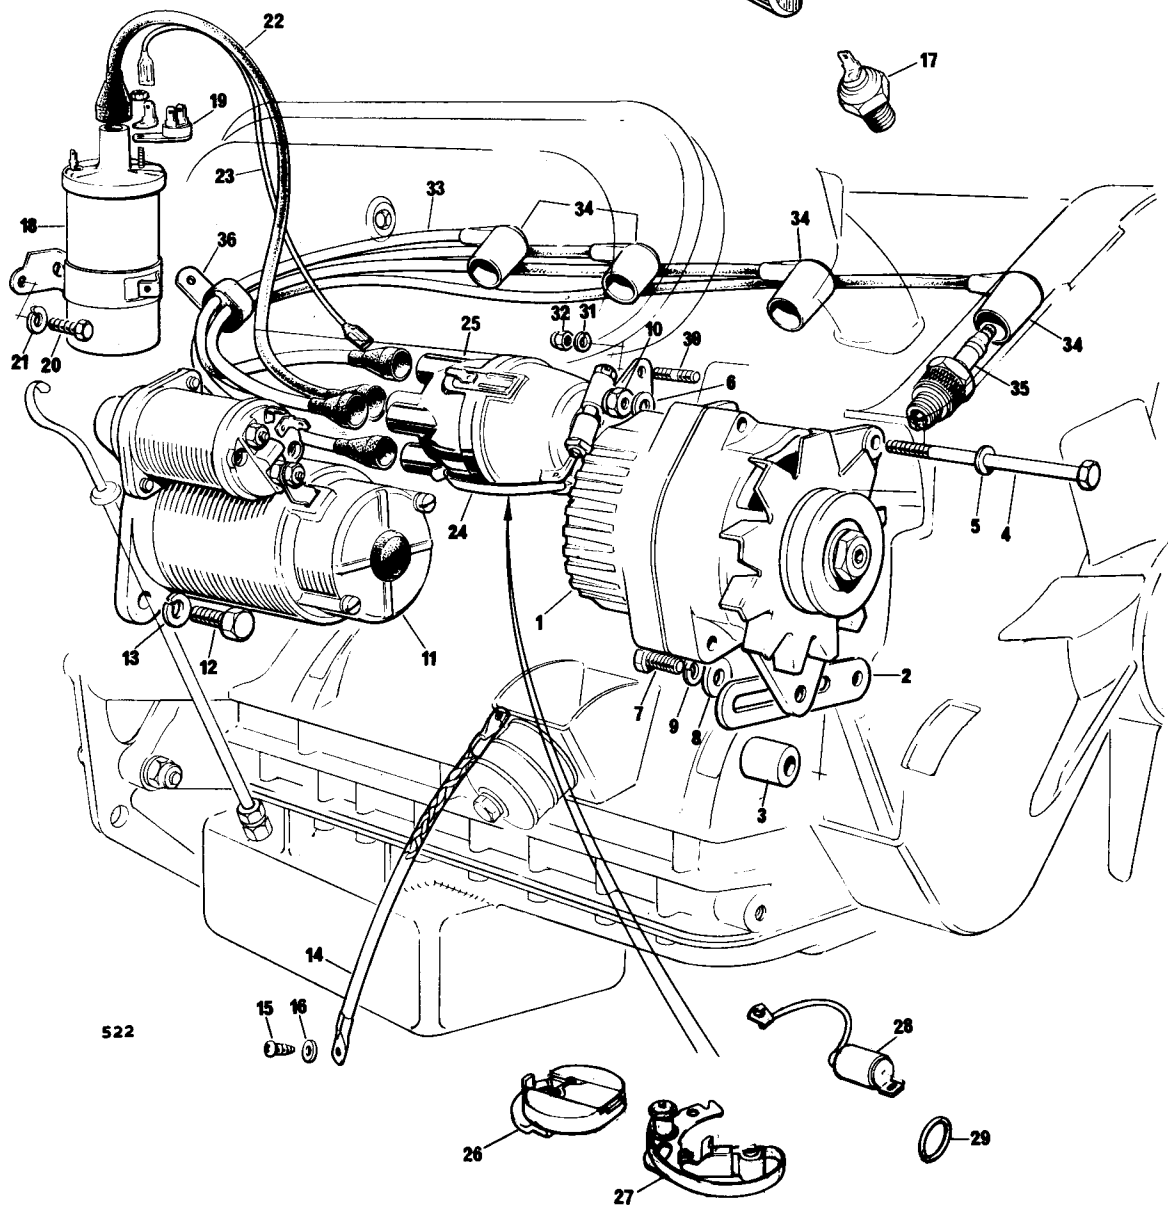

ENGINE ELECTRICAL

Plate Ref. No.	Description	Quan. per veh	Jensen Part No.	Suppliers Part No.	Code	Model	Remarks
1	Alternator and pulley assy	1	91817	A907E6070Z	L		
2	Strap – alternator adjuster	1	93691	A907E0030Z	L		
3	Spacer	1	93480	A907E0259Z	L		
4	Bolt – upper mounting	1	93693	A075W2050Z	L		
5	Washer – plain	5	93487	A075W4020W	L		
6	Washer – spring	1	93491	M204	L		
7	Bolt – lower mounting	1	93696	M055A	L		
8	Washer – plain	1	93697	A075W4036Z	L		
9	Washer – spring	1	93698				
10	Nut – locking	1	93466	M252	L		
11	Starter motor assy	1	91676	25691B	Lu		
12	Bolt – starter motor to engine	2	67033				
13	Washer – spring	2	65618				
14	Lead – engine earth	1	91410				
15	Screw – lead to chassis	1	65118				
16	Washer – plain	1	65504				
17	Sender unit – water temp.	1	91428	A050M6136W	L		
18	Coil – ignition c/w clip	1	91316	45225	Lu		or A.C. Delco no. 7992189
19	Ballast resistor	1	91317	47170	Lu		
20	Screw – coil to bulkhead	2	66402				
21	Washer – spring	2	65605				
22	Lead – H.T. – coil to distributor	1	91821	A907M0526W	L		
23	Lead – L.T. – coil to distributor	1	93700	A907E0297W	L		
24	DISTRIBUTOR ASSY	1	93973	A907E0809W	L	U.S.A.	
24	DISTRIBUTOR ASSY	1	93702	A907E0786W	L	Eur. L.H. Eur. R.H.	
25	cap – distributor	1	93955	54417214	Lu		
26	rotor – arm	1	93956	54424982	Lu		
27	contact set	1	93957	54419946	Lu		
28	condenser	1	93958	423871	Lu		
29	'O' ring – distributor to shaft	1	93025	188639	Lu		
29	'O' ring – distributor to shaft A/R		93027		Lu		
30	Stud – distributor clamp	1	93703	A907E0503Z	L		
31	Washer – spring	1	93477	M188	L		
32	Nut	1	93478	M250	L		
33	Lead set – H.T. – distributor to spark plugs	1	93706	A907E0740W	L		
34	Cap – spark plug	4	93707	A907E6055Z	L		
35	Spark plug	4	93708	A036M6412Z	L		Champion N7Y
36	Clip – H.T. leads	1	93709	A907E6057Z	L		
37	Pump – fuel – assy	1	91434				
38	Bracket – pump to body	1	92912				
39	Grommet – pump mtg. bracket	2	66626				
40	Spacer tube – pump mtg. bracket	2	92593				
41	Screw – pump to bracket	2	65158				
42	Screw – bracket to body	2	66404				
43	Washer – plain	4	65505				
44	Washer – spring	4	65605				
not ill.	Wiring harness – engine	1	90587	54960863			
not ill.	Wiring harness – engine	1	97049			U.S.A.	From chassis 13350