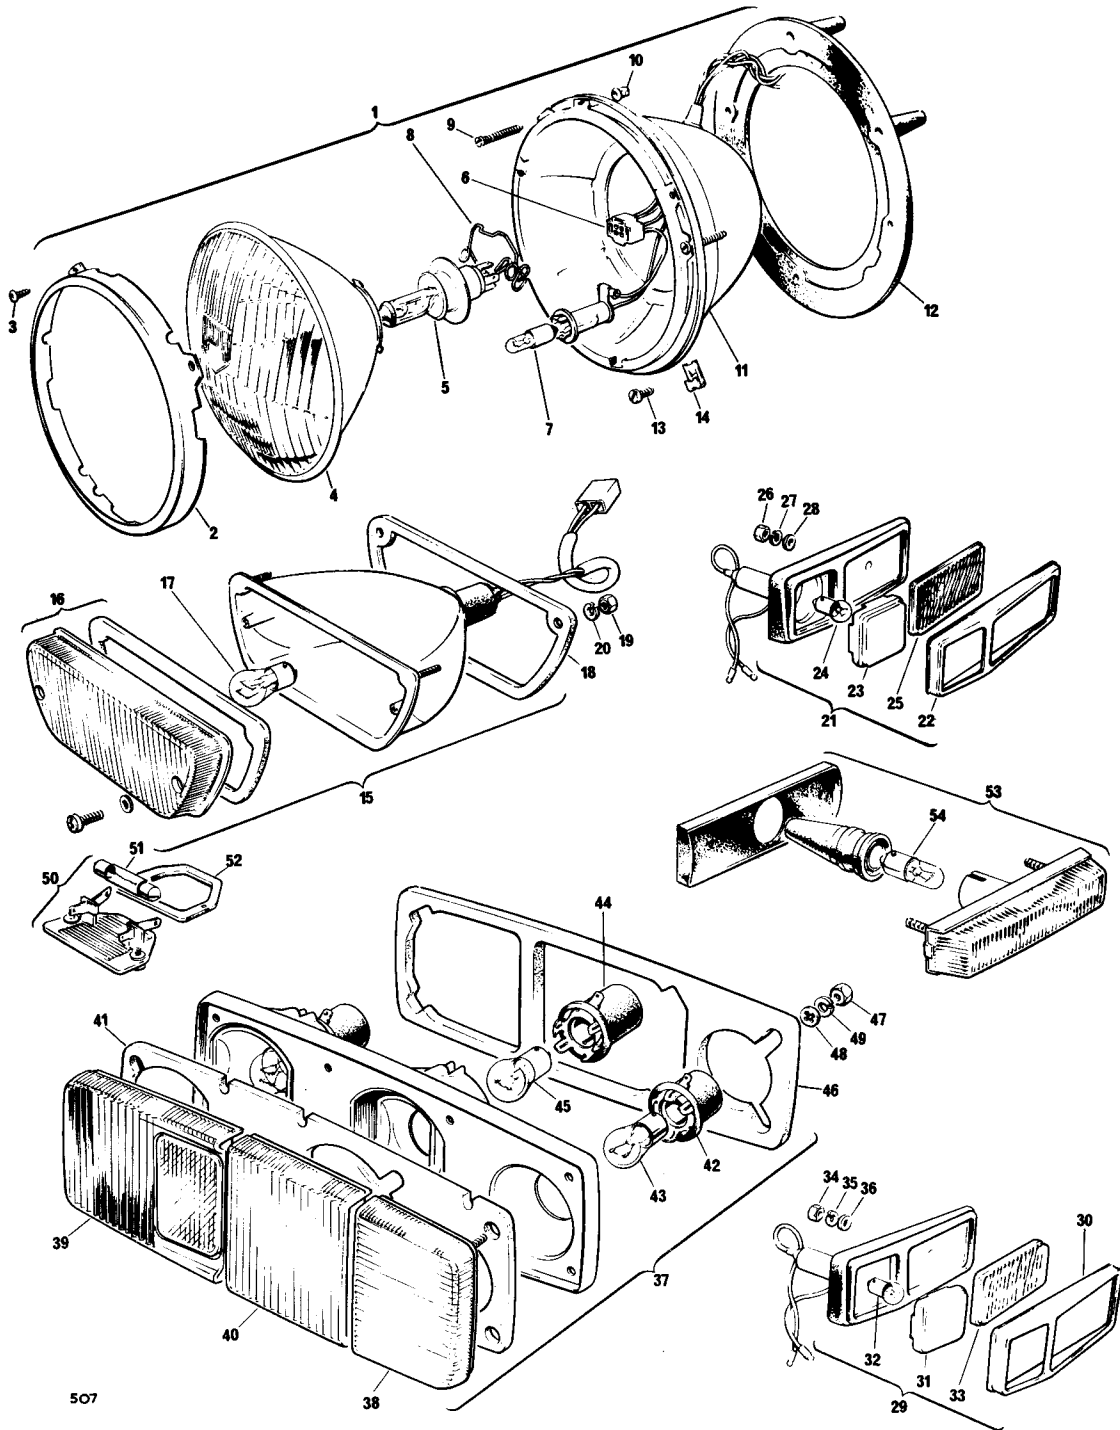

EXTERIOR LIGHTS

Plate Ref. No.	Description	Quan. per veh	Jensen Part No.	Suppliers Part No.	Code	Model	Remarks
26	Nut – lamp mounting	6	65301			U.S.A.	
27	Washer – spring	6	65601			U.S.A.	
28	Washer – plain	6	65501			U.S.A.	
29	REAR SIDE MARKER LAMP ASSY R.H.	1	90605	54964	Lu	U.S.A.	
29	REAR SIDE MARKER LAMP ASSY L.H.	1	90604	54976	Lu	U.S.A.	
30	rim – lens retaining	2	93793	54579908	Lu	U.S.A.	
31	lens	2	93900	54580315	Lu	U.S.A.	
32	bulb	2	93901	989	Lu	U.S.A.	
33	reflector assy	2	93902	575883	Lu	U.S.A.	
34	Nut – lamp mounting	6	65301			U.S.A.	
35	Washer – spring	6	65601			U.S.A.	
36	Washer – plain	6	65501			U.S.A.	
37	REAR LAMP CLUSTER ASSY R.H.	1	90880	56290	Lu		Up to chassis 13349
37	REAR LAMP CLUSTER ASSY R.H.	1	97034		Lu	U.S.A.	From chassis 13350
37	REAR LAMP CLUSTER ASSY R.H.	1	97087		Lu	Eur. R.H. Eur. L.H.	From chassis 13404
37	REAR LAMP CLUSTER ASSY L.H.	1	90019	56291	Lu		Up to chassis 13349
37	REAR LAMP CLUSTER ASSY L.H.	1	97033		Lu	U.S.A.	From chassis 13350
37	REAR LAMP CLUSTER ASSY L.H.	1	97086		Lu	Eur. R.H. Eur. L.H.	From chassis 13404
38	lens – stop/tail (red)	2	94198	54583944	Lu		
39	lens – reverse (white)	2	94199	54585594	Lu		
40	lens – flasher (amber)	2	93905	54582984	Lu		
41	gasket – lens seating	2	93906	54582911	Lu		
42	bulbholder – stop/tail	2	93907	54577579	Lu		
43	bulb – stop/tail	2	93908	380	Lu		
44	bulbholder – reverse and flasher	4	93909	54577578	Lu		
45	bulb – reverse and flasher	4	93910	382	Lu		
46	gasket – lamp seating	2	93911	54582916	Lu		
47	Nut – lamp mounting	14	65302				
48	Washer – plain	14	65502				
49	Washer – spring	14	65602				
50	REAR No. PLATE LAMP ASSY	2	90600	54904	Lu		
51	bulb	2	93913	254	Lu		
52	gasket – rear no. plate lamp	2	92052		Lu		
53	SIDE REPEATER INDICATOR	2	92613				} Except U.S.A. from chassis 13404
54	bulb	2	94288